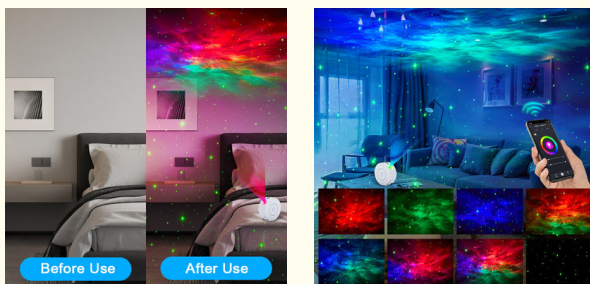

More Images